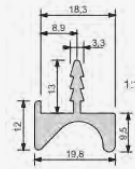

C-0

C-30S

C-35

UKW 5

UKW 4

UKW 7