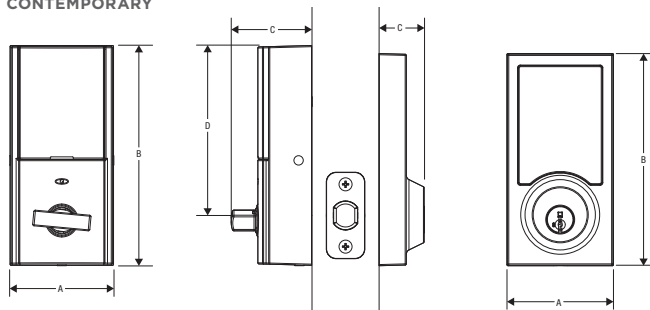

Dimensions

TRADITIONAL

Design	A	B	C	D
Interior	2 3/4" (70 mm)	5 3/4" (146 mm)	1 15/16" (49 mm)	4 9/16" (116 mm)
Exterior	2 13/16" (72 mm)	5 5/8" (143 mm)	1 3/16" (30 mm)	---

Satin Nickel¹⁵

Venetian Bronze^{11P}

Interior

Exterior

Interior

Exterior

CONTEMPORARY

Design	A	B	C	D
Interior	2 11/16" (68.6 mm)	5 3/4" (145.8 mm)	2 3/32" (53.3 mm)	4 9/16" (116.1 mm)
Exterior	2 25/32" (70.7 mm)	5 17/32" (140.7 mm)	1 3/16" (29.8 mm)	---

Satin Nickel¹⁵

Matte Black⁵¹⁴

Interior

Exterior

Interior

Exterior

Specifications

Function	Single cylinder deadbolt
Door Prep	2 1/8" diameter bore hole & 1" diameter latch hole
Backset	Adjustable 2 3/8" or 2 3/4"
Door Thickness	1 3/8" - 2" automatic adjustment
Faceplates	1" x 2 1/4" round corner standard
Strikes	Round corner, 4 hole strike, 2 3/4" x 1 1/8"
Latch	Round corner adjustable 2 3/8" x 2 3/4"
Bolt	1" throw, steel deadbolt
Door Handing	Reversible
Cylinder	SmartKey Security™