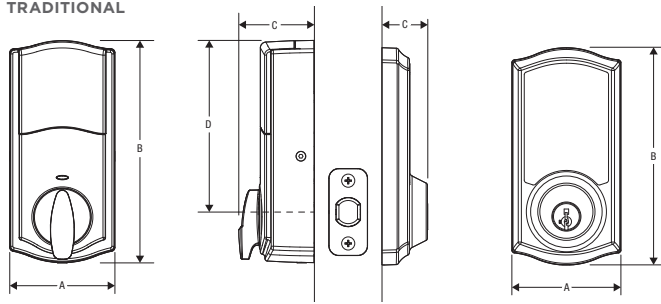

Dimensions

TRADITIONAL

Design	A	B	C	D
Interior	2 3/4" (70 mm)	5 3/4" (146 mm)	1 15/16" (49 mm)	4 9/16" (116 mm)
Exterior	2 13/16" (72 mm)	5 5/8" (143 mm)	1 3/16" (30 mm)	---

Satin Nickel¹⁵

Venetian Bronze^{11P}

Interior

Exterior

Interior

Exterior

CONTEMPORARY

Design	A	B	C	D
Interior	2 11/16" (68.6 mm)	5 3/4" (145.8 mm)	2 3/32" (53.3 mm)	4 9/16" (116.1 mm)
Exterior	2 25/32" (70.7 mm)	5 17/32" (140.7 mm)	1 3/16" (29.8 mm)	---

Satin Nickel¹⁵

Matte Black⁵¹⁴

Interior

Exterior

Interior

Exterior

Specifications

Function	Single cylinder deadbolt
Door Prep	2 1/8" diameter bore hole & 1" diameter latch hole
Backset	Adjustable 2 3/8" or 2 3/4"
Door Thickness	1 3/8" - 2" automatic adjustment
Faceplates	1" x 2 1/4" round corner standard
Strikes	Round corner, 4 hole strike, 2 3/4" x 1 1/8"
Latch	Round corner adjustable 2 3/8" x 2 3/4"
Bolt	1" throw, steel deadbolt
Door Handing	Reversible
Cylinder	SmartKey Security™