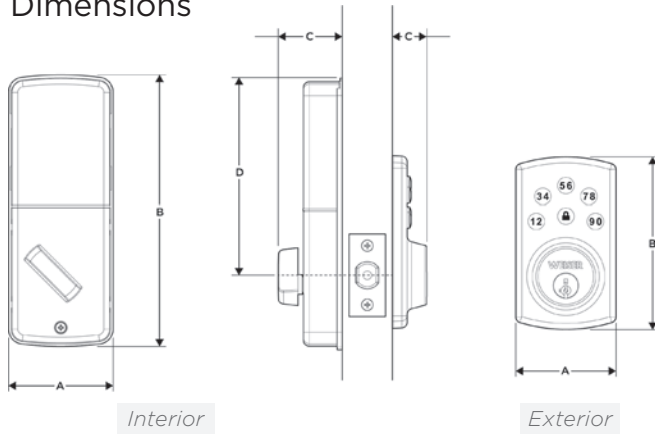

■ Specifications

Function	Single cylinder deadbolt
Door Prep	2 1/8" diameter face hole & 1" diameter latch hole
Backset	Adjustable 2 3/8" or 2 3/4"
Door Thickness	1 3/8" - 2" automatic adjustment
Faceplates	1" x 2 1/4" square corner standard
Strikes	Square corner strike 2 3/4" x 1 1/8"
Latch	Square & drive-in adjustable 2 3/8" x 2 3/4"
Bolt	1" throw, steel deadbolt
Door Handing	Reversible
Cylinder	SmartKey® (KW1 Keyway)

■ Dimensions

Design	A	B	C	D
Powerbolt® 2 Interior	2 7/8" (73 mm)	7 7/16" (189 mm)	1 3/4" (44.8 mm)	5 5/16" (134.5 mm)
Powerbolt® 2 Exterior	2 3/4" (70 mm)	4 3/4" (120 mm)	1 15/16" (24 mm)	---

■ 3 Designer Finishes