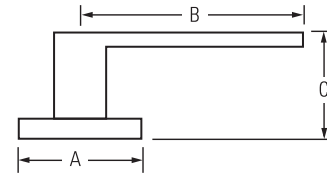

Specifications

Door Prep	Cross Bore 2 1/8" or 1 1/2". Edge Bore 1"
Backset	Adjustable 2 3/8" or 2 3/4"
Door Thickness	1 3/8" - 1 3/4" Doors standard Thick door service part available for up to 2 1/8"
Cylinder	SmartKey Security™
Faceplates	1" x 2 1/4" Specify round corner, square corner or drive-in
Strikes	2 1/4" full lip. Specify square or round
Bolt	1/2" Throw

ANSI/BHMA	Grade AAA Certified: Finish/Durability/Security
UL	Optional 20 minute UL fire rating available, except inactive functions
Door Handling	Reversible for right or left hand doors
ADA	720 & 730 functions are in compliance with the American National Standards Institute (ANSI A117.1)
Rose	Specify round (RDT) or square (SQT)
Warranty	Lifetime Mechanical and Lifetime Finish

Functions

Passage/Hall/Closet: Both levers always free.
- 720MRL

Privacy/Bed/Bath: Both levers locked or unlocked by push-button inside. Outside lever unlocked by emergency key.
- 730MRL

Keyed Entry Lever: Both sides locked or unlocked by key outside or turn-button inside.
- 740MRL SMT

Half Dummy Trim, Surface Mounted:
For doors where only a pull is required.
No operation.
- 788MRL

Interior Pack: Inside lever of handleset.
800/801/802 Handlesets:
- 966MRL SMT: Single Cylinder
- 967MRL SMT: Double Cylinder
- 968MRL: Dummy
818/819 Handlesets:
- 971MRL SMT: Single Cylinder
- 973MRL: Dummy

Dimensions

Design	A	B	C	C (Keyed)
Montreal Round Rose	2 11/16"	4 7/32"	2 9/16"	2 1/4"
Montreal Square Rose	2 11/16"	4 7/32"	2 9/16"	2 1/4"