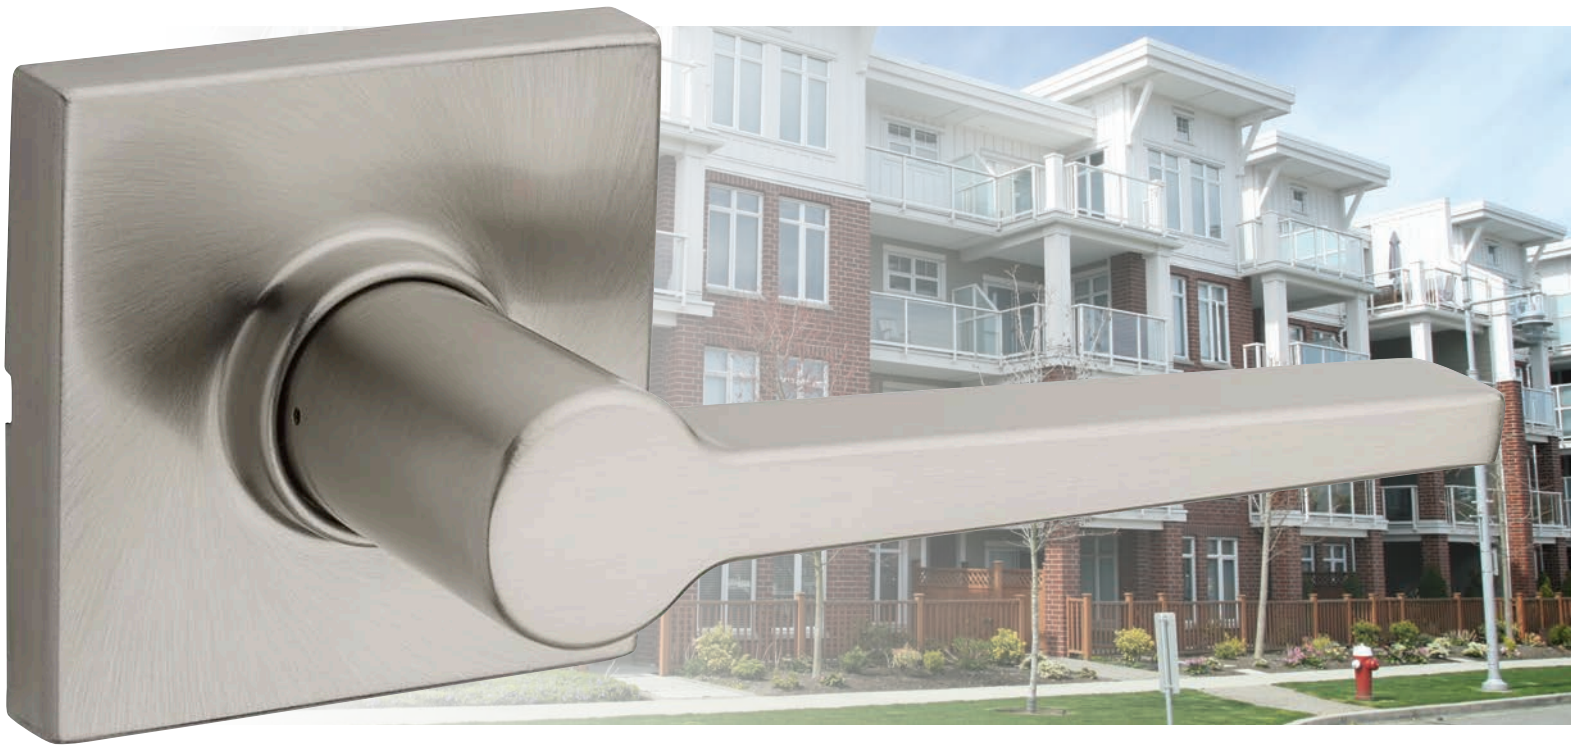

# SAFE LOCK

by **Kwikset**

## DAYLON™ Lever

- ANSI/BHMA Grade 3 certified security
- 3-hour UL fire-rated product available
- ADA Compliant
- Push button locking feature

Privacy function  
interior push-button  
in Polished Chrome

Keyed function  
interior push-button  
in Iron Black