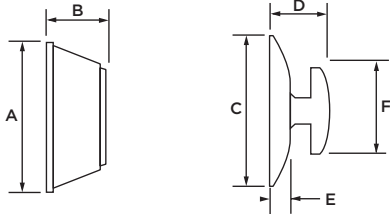

*Source: TraQline US quarterly brand unit share report, Q4 2006 through Q1 2021

Specifications

Door Prep	Cross Bore 2-1/8". Edge Bore 1". Latch face 1" x 2 1/4".
Backset	2 3/8" or 2 3/4" standard.
Door Thickness	1 3/8" - 1 3/4" doors standard.
Cylinder	SmartKey™ or 5-Pin Pin & Tumbler.
Faceplates	1" x 2 1/4". Specify round corner, square corner or drive-in.
Strikes	1" x 2 1/4" full. Specify round corner or square corner. Other options available.
Bolt	1" throw.
Door Handing	Reversible for right or left-hand doors.
ANSI/BHMA	A156.2 Grade 3
ADA	Interior turn piece meets 4.13.9 ADA requirements.
UL	Optional UL 1/3 hour fire rating for all functions

Functions

660 Single Cylinder:

Deadbolt operated by key outside and thumb turn inside.

663 Thumb Turn Only:

Deadbolt operated by thumb turn one side. No trim on exterior.

665 Double Cylinder:

Deadbolt operated by key both sides.

Dimensions

Design	A	B	C	D	E	F
660	2 7/16"	1 1/16"	2 1/2"	27/32"	5/16"	1 3/4"
663			2 1/2"	27/32"	5/16"	1 3/4"
665	2 7/16"	1 1/16"	2 1/2"	1 1/16"		

Kwikset's SmartKey Security™ provides homeowners with the superior security that is resistant to a variety of advanced break-in methods.