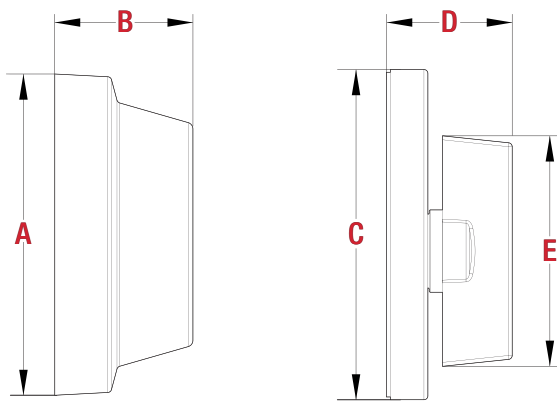

#1 SELLING U.S. LOCK BRAND*

*Source: TraQline US quarterly brand unit share report, Q4 2006 through Q1 2020

Specifications

Door Prep	<ul style="list-style-type: none"> ▪ 660: Cross Bore 2 1/8". Edge Bore 1". Latch face 1" x 2 1/4". ▪ 663: Crossbore 1-5/8". Edge Bore 1". Latch Face 1" x 2-1/4".
Backset	<ul style="list-style-type: none"> ▪ 660: Adjustable latch standard. ▪ 663: Adjustable to 2 3/8" standard x 2 3/4" optional.
Door Thickness	660: 1 3/8" - 1 3/4" doors standard.
Cylinder	660: SmartKey Security™
Faceplates	1" x 2-1/4". Specify round corner, square corner or drive-in.
Strikes	1" x 2-1/4". Specify round corner or square corner. Other options available.

Bolt	1" throw.
Door Handing	Reversible for right or left-hand doors.
ANSI/BHMA	Grade 3 Certified
ADA	Interior turn piece is in compliance with the American National Standards Institute (ANSI A117.1) and the Americans with Disabilities Act (ADA).
UL	Optional UL 1/3 hour fire rating for all functions

Dimensions

Exterior

Interior

Dimensions	A	B	C	D	E
Exterior	2 7/16"	1 1/16"			
Interior			2 1/2"	3 1/32"	1 3/4"

Kwikset's SmartKey™ Security™ provides homeowners with the superior security that is resistant to a variety of advanced break-in methods.